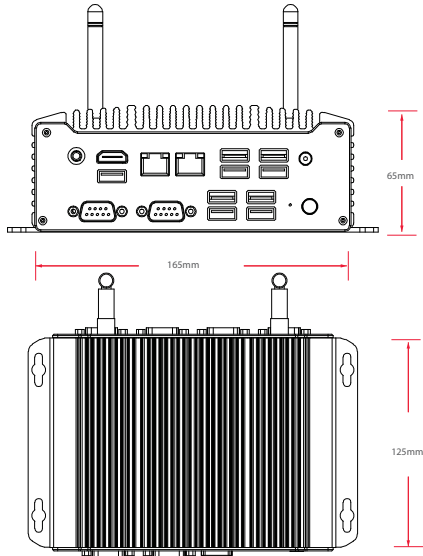

Technical Specifications

CPU

Intel® Core™ i5-8265U,
1.60 GHz, 6 MB Smart Cache
Max. 3.90 GHz with
Intel® Turbo Boost Technology 2.0

RAM

4GB DDR4 2400 MHz
SODIMM (Maks. 64 GB)

SSD

128GB M.2 SATAIII SSD

Serial Port

4 x RS232
2 x RS485

USB

4 x USB 3.2
4 x USB 2.0

LAN

1 x Intel i211 ve 1 x Intel i219
Gigabit Ethernet, Wake on LAN

Display Output

1 x DP, 1 x HDMI

Graphics

Intel® UHD Graphics for
8th Generation Processors

Audio

Onboard Realtek High
tDefinition Audio

Wi-Fi

Opsiyonel Intel Dual-Band
Wi-Fi + BT IEEE 802.11abgn,
802.11ac, 802.11d, 802.11e,
802.11i, 802.11h, 802.11w
Dual Mode Bluetooth® 4.2 (BLE)

Power Input

12V/19V DC

Power Adapter

12V 5A AC/DC Adaptör

Expansion

1 x M.2 Key E (Wi-Fi/4G)
2 x 2.5" SATA SSD

PC Case

Aluminum Body, Fanless,
Cable-free Internal Structure

Operating Temperature

0 ~ 60 °C

Dimensions

165x125x65 mm

Weight

1,5 Kg.

Supported Operating System

Windows 10 IoT,
Windows 10 Pro, Windows 11

E-LIFE INNO-BOX G2 i5-8265U

Rugged Box PC

NOYA

**NOYA DİJİTAL DÖNÜŞÜM
TEKNOLOJİLERİ A.Ş.**

Hamidiye Mah. Soğuksu Caddesi
No:5 Kat:8 34408 Kağıthane /
İstanbul / Türkiye

☎ **0212 294 24 03**
☎ **0850 399 66 92**

info@noyatech.com
www.noyatech.com